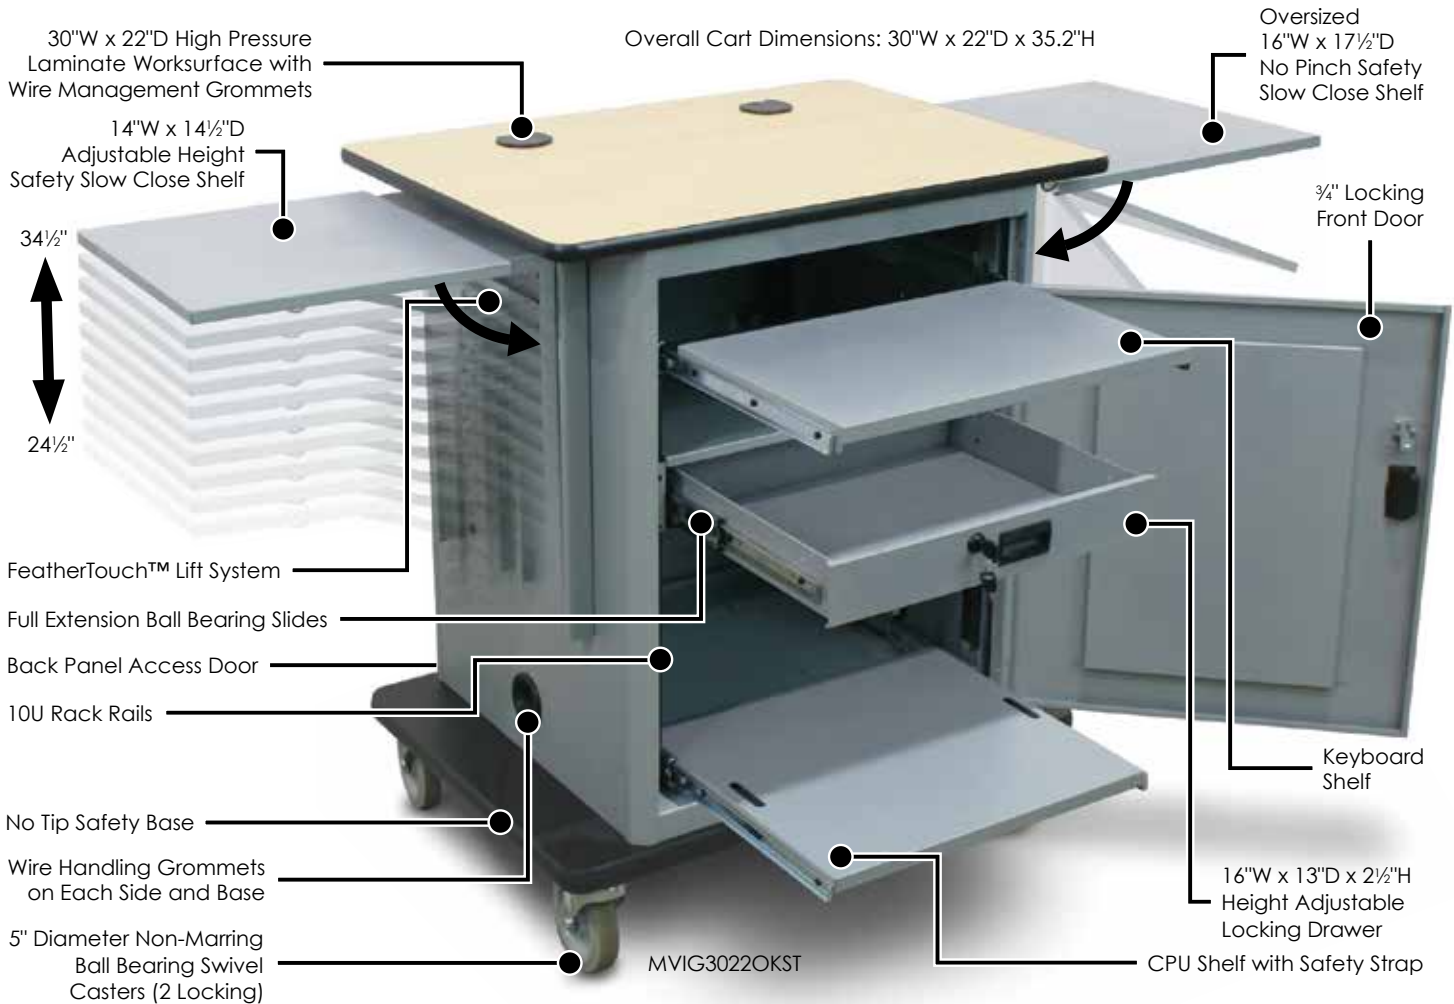

Instructor Series Carts with FeatherTouch™ Lift System*

The Instructor Cart Series functions as a Teacher's Station, supporting both A/V and Desk functions on a small footprint. The "Instructor" is designed to support today's classroom needs and safety requirements.

*Patent Pending

Instructor Series Carts with FeatherTouch™ Lift System* (Cont.)

Specifications

Top (30"W x 22"D x 35.2"H)

- ¾" Thick, High Pressure Laminate Worksurface with Full Backing Sheet bonded to bottom
- Kensington Maple Work Surface with Black Round-Edge T-Molding
- Two 2" Diameter Wire Handling Grommet Holes; able to accept monitor posts
- Threaded Metal Inserts for secure assembly to base.

Left Side Shelf (14"W x 14½"D)

- Adjustable Height Safety Shelf; adjusts from 24½" to 34½" (in 1" increments)
- Patent Pending "Marvel Feather Touch" Height Adjusting Mechanism
- No Pinch Safety Slow Close Shelf Mechanism with Piano Hinge
- Safety No Pinch Clearance Design
- Made of 18 Gauge Steel with hat channel strength reinforcement
- 40 lbs. maximum recommended load capacity

*Optional AmpliVox® Sound Systems Sold Separately

Right Side Shelf (16"W x 17½"D)

- Fixed Height Safety Shelf; Working Height 34½" from floor
- No Pinch Safety Slow Close Mechanism with Piano Hinge
- Safety No Pinch Clearance Design
- Made of 18 Gauge Steel with three Hat Channel strength reinforcements
- 40 lbs. maximum recommended load capacity